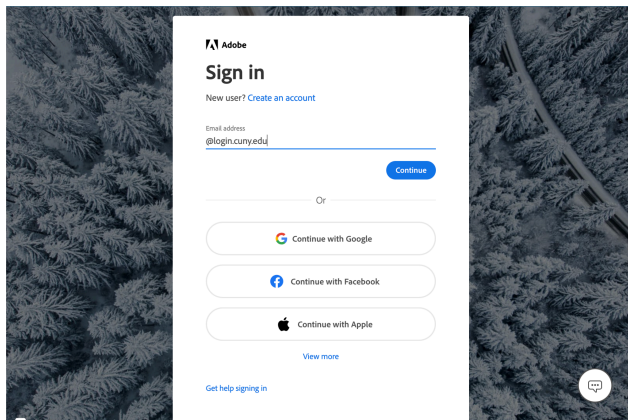

How To Access ADOBE CREATIVE CLOUD Account

1) Head to [Adobe Creative Cloud Website](#):

2) For email, enter: @login.cuny.edu

3)

Enter CUNYFIRST credentials and you will have ADOBE access available.