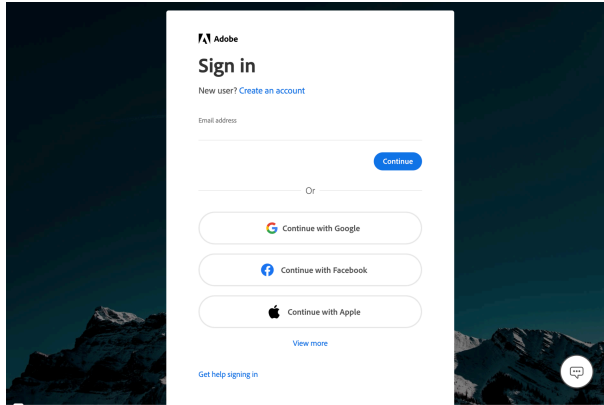

How To Access ADOBE CREATIVE CLOUD Account

1) Head to [Adobe Creative Cloud Website](#):

2) For email, enter: @login.cuny.edu

3)

Enter CUNYFIRST credentials and you will have ADOBE access available.