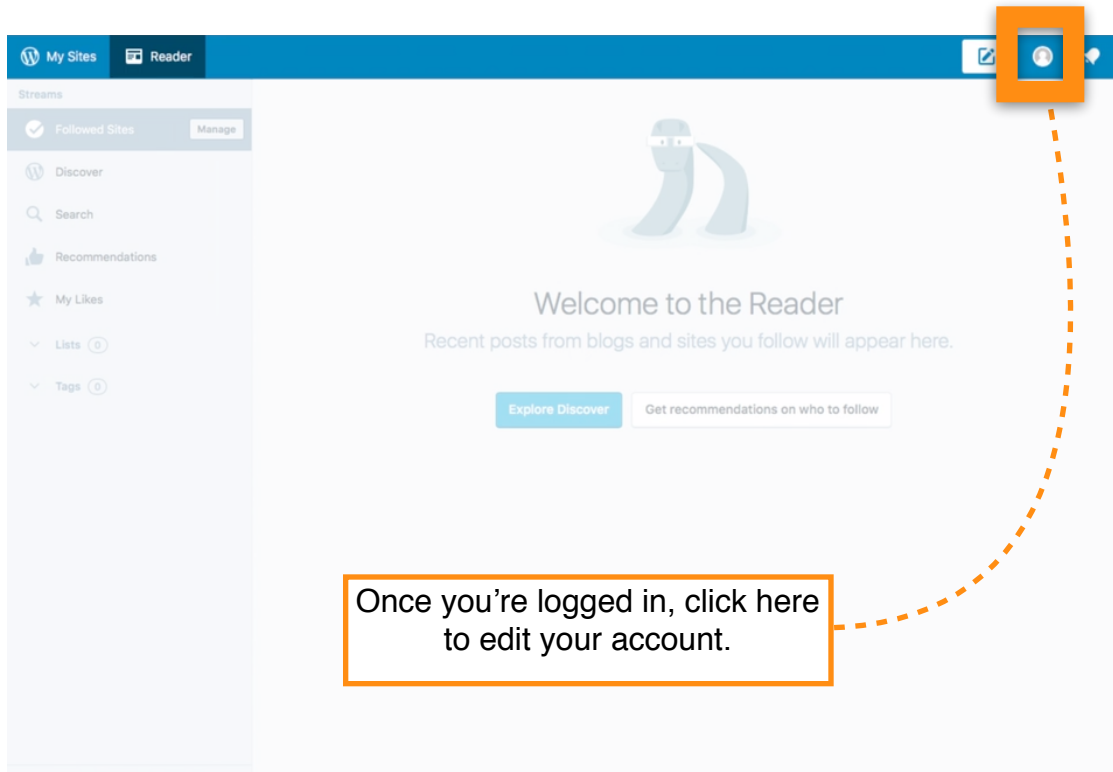

Log in & edit profile settings in Wordpress

Once you're logged in, click here to edit your account.

On the **My Profile Page** you can edit your first and last name and how it is displayed.

This screenshot shows the WordPress account settings page. On the left sidebar, the 'Account Settings' option is highlighted with an orange box. On the right, the 'Email Address' field is highlighted with a dashed orange box and an arrow pointing to it. Other fields like 'Username' and 'Web Address' are also highlighted with dashed orange boxes and arrows. A text box at the bottom right contains the instruction: 'To edit your email address click on **Account Settings**'.