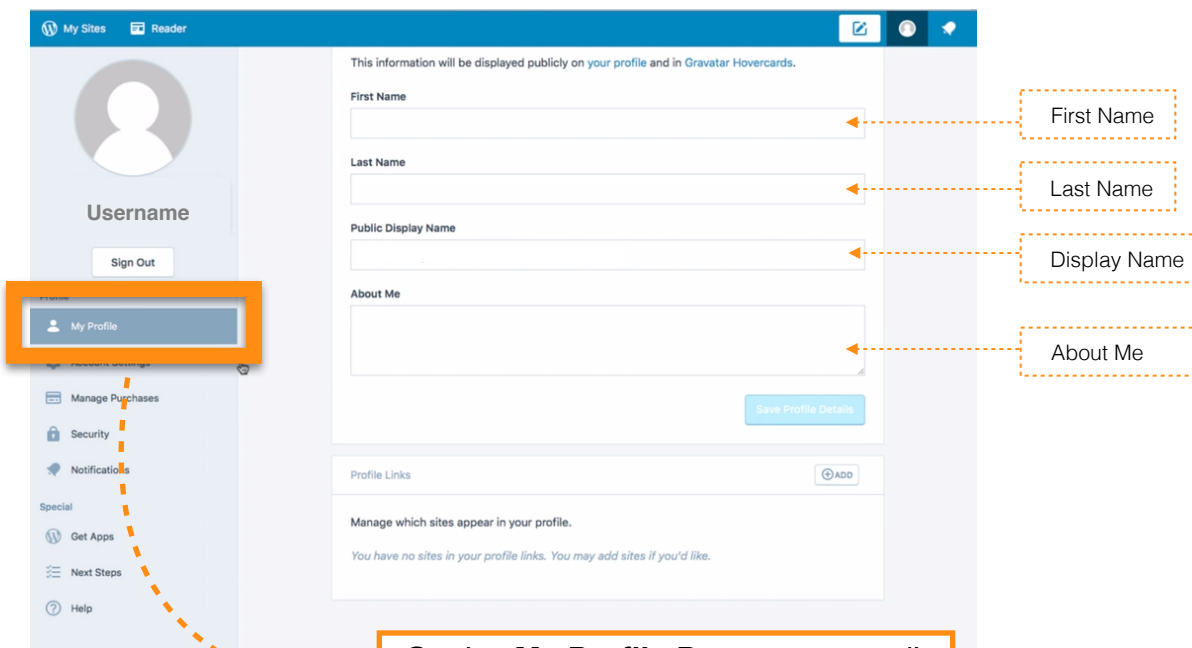

Log in & edit profile settings in Wordpress

Once you're logged in, click here to edit your account.

On the **My Profile Page** you can edit your first and last name and how it is displayed.

This screenshot shows the WordPress account settings page. On the left sidebar, the 'Account Settings' option is highlighted with an orange box. On the right, the 'Email Address' field is highlighted with a dashed orange box and an arrow pointing to it. Other fields like 'Username' and 'Web Address' are also highlighted with dashed orange boxes and arrows. A text box at the bottom right contains the instruction: 'To edit your email address click on **Account Settings**'.